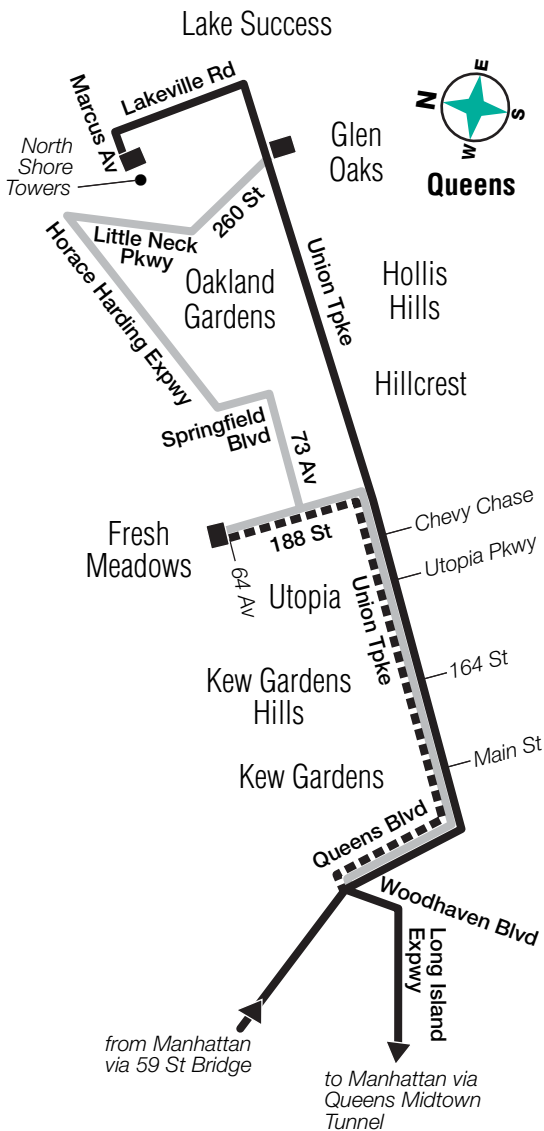

Stops in Manhattan

6 Av Service:

Drop-Off Only

34 St & 3 Av
34 St & Park Av
34 St & Madison Av

Drop-Off & Pickup

6 Av & 36 St
6 Av & 42 St
6 Av & 45 St
6 Av & 49 St
6 Av & 55 St
57 St & Madison Av
57 St & 3 Av

QM1A Bus Stops:

Downtown

Westbound

**Same Pickup Points as the QM1
Fresh Meadows (except at 187th
St & Union Tpke.)**

Stops in Manhattan:

Drop-Off & Pickup

Pearl St & Frankfort St
Pearl St & Fulton St
Water St & Maiden Lane
Water St & Wall St
Water St & Broad St
Greenwich St & Battery Pl
Trinity Pl & Rector St
Church St & Cortlandt St
Vesey St & Church St
Park Row & Beekman St
Frankfort & Pearl St

Stops in Queens

Eastbound:

Drop-Off Only

**Please Note: The QM1 (Fresh
Meadows), the QM1A (Glen Oaks,
Lake Success & Downtown) all
stop at the following stops:**

Union Tpke & Main St
Union Tpke & 150 St
Union Tpke & Parsons Blvd
Union Tpke & 164 St
Union Tpke & 168 St
Union Tpke & Utopia Pkwy
Union Tpke & Chevy Chase St

**The Downtown & Fresh Meadows
buses make the following stops:**

188 St & 75 Av
188 St & 73 Av
188 St & 69 Av
188 St & 64 Av

Manhattan

QM1A/QM1 Manhattan LEGEND

-  Terminal
-  3 Av Terminal
-  6 Av Service
-  3 Av Service
-  (4 STATION NAME) Subway Connection
-  Downtown Manhattan Service