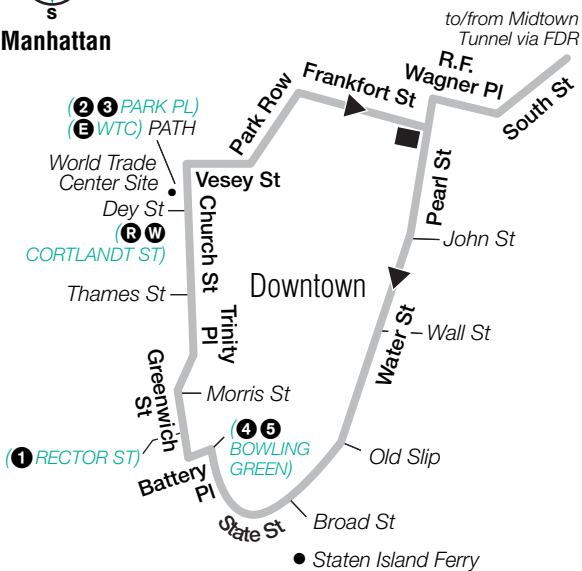

3 Av Service:

Drop-Off & Pickup

3 Av & 38 St
3 Av & 44 St
3 Av & 50 St
3 Av & 56 St

Stops in Queens

Eastbound:

Drop-Off Only

Union Tpke & Main St
Union Tpke & 150 St
Union Tpke & Parsons Blvd.
Union Tpke & 164 St
Union Tpke & 168 St
Union Tpke & Utopia Pkwy
Union Tpke & Chevy Chase St
Union Tpke & 193 St
Union Tpke & 211 St
Union Tpke & Bell Blvd
Union Tpke & 226 St
Union Tpke & 234 St
Union Tpke & Winchester Blvd
Union Tpke & 248 St
Union Tpke & 252 St
Union Tpke & 260 St
Union Tpke & 265 St
Union Tpke & 271 St
Lakeville Rd & Union Tpke
Lakeville Rd & Long Island
Jewish Hospital
North Shore Towers Buildings 3-2-1

QM1A Bus Stops:

Downtown

Westbound

**Same Pickup Points as the QM1
Fresh Meadows (except at 187th
St & Union Tpke.)**

Stops in Manhattan:

Drop-Off & Pickup

Pearl St & Frankfort St
Pearl St & Fulton St
Water St & Maiden Lane
Water St & Wall St
Water St & Broad St
Greenwich St & Battery Pl
Trinity Pl & Rector St
Church St & Cortlandt St
Vesey St & Church St
Park Row & Beekman St
Frankfort & Pearl St

Stops in Queens

Eastbound:

Drop-Off Only

**Please Note: The QM1 (Fresh
Meadows), the QM1A (Glen Oaks,
Lake Success & Downtown) all
stop at the following stops:**

Union Tpke & Main St
Union Tpke & 150 St
Union Tpke & Parsons Blvd
Union Tpke & 164 St
Union Tpke & 168 St
Union Tpke & Utopia Pkwy
Union Tpke & Chevy Chase St

**The Downtown & Fresh Meadows
buses make the following stops:**

188 St & 75 Av
188 St & 73 Av
188 St & 69 Av
188 St & 64 Av

Manhattan

QM1A/QM1 Manhattan LEGEND

-  Terminal
-  3 Av Terminal
-  6 Av Service
-  3 Av Service
-  (4 STATION NAME) Subway Connection
-  Downtown Manhattan Service