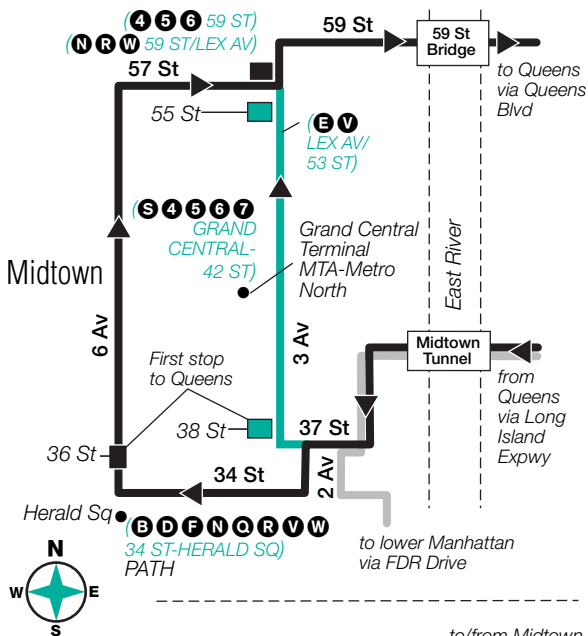

3 Av Service:

Drop-Off & Pickup

3 Av & 38 St
3 Av & 44 St
3 Av & 50 St
3 Av & 56 St

Stops in Queens

Eastbound:

Drop-Off Only

Union Tpke & Main St
Union Tpke & 150 St
Union Tpke & Parsons Blvd.
Union Tpke & 164 St
Union Tpke & 168 St
Union Tpke & Utopia Pkwy
Union Tpke & Chevy Chase St
Union Tpke & 193 St
Union Tpke & 211 St
Union Tpke & Bell Blvd
Union Tpke & 226 St
Union Tpke & 234 St
Union Tpke & Winchester Blvd
Union Tpke & 248 St
Union Tpke & 252 St
Union Tpke & 260 St
Union Tpke & 265 St
Union Tpke & 271 St
Lakeville Rd & Union Tpke
Lakeville Rd & Long Island
Jewish Hospital
North Shore Towers Buildings 3-2-1

QM1A Bus Stops:

Downtown

Westbound

**Same Pickup Points as the QM1
Fresh Meadows (except at 187th
St & Union Tpke.)**

Stops in Manhattan:

Drop-Off & Pickup

Pearl St & Frankfort St
Pearl St & Fulton St
Water St & Maiden Lane
Water St & Wall St
Water St & Broad St
Greenwich St & Battery Pl
Trinity Pl & Rector St
Church St & Cortlandt St
Vesey St & Church St
Park Row & Beekman St
Frankfort & Pearl St

Stops in Queens

Eastbound:

Drop-Off Only

**Please Note: The QM1 (Fresh
Meadows), the QM1A (Glen Oaks,
Lake Success & Downtown) all
stop at the following stops:**

Union Tpke & Main St
Union Tpke & 150 St
Union Tpke & Parsons Blvd
Union Tpke & 164 St
Union Tpke & 168 St
Union Tpke & Utopia Pkwy
Union Tpke & Chevy Chase St

**The Downtown & Fresh Meadows
buses make the following stops:**

188 St & 75 Av
188 St & 73 Av
188 St & 69 Av
188 St & 64 Av

Manhattan

QM1A/QM1 Manhattan LEGEND

-  Terminal
-  3 Av Terminal
-  6 Av Service
-  3 Av Service
-  (4 STATION NAME) Subway Connection
-  Downtown Manhattan Service